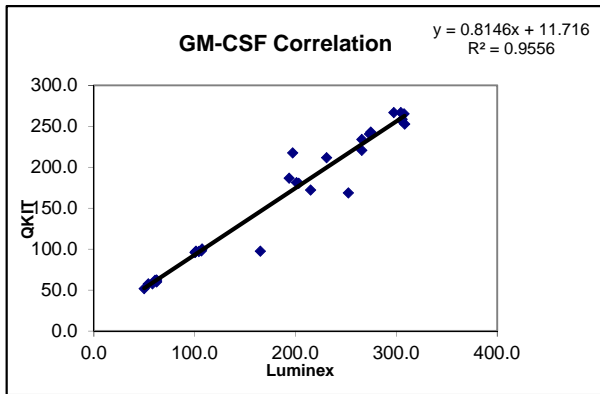

GM-CSF

Recalibrated

Luminex	Qkit	Luminex
297.5	267.0	242.3
305.0	257.0	248.5
305.6	258.5	248.9
307.5	265.3	250.5
308.1	252.8	251.0
304.4	266.8	248.0
273.4	240.7	222.7
274.7	243.0	223.8
230.8	211.8	188.0
265.7	233.9	216.4
265.7	220.8	216.4
252.2	168.7	205.4
193.6	186.6	157.7
203.0	180.4	165.4
201.0	181.1	163.7
197.0	217.8	160.5
215.0	172.3	175.1
165.0	97.6	134.4
101.2	97.5	82.4
104.2	97.1	84.9
100.4	95.9	81.8
106.5	98.0	86.8
100.5	96.2	81.9
107.2	100.3	87.3
62.3	60.2	50.7
62.3	62.4	50.7
58.2	57.5	47.4
54.1	57.6	44.1
60.7	62.1	49.4
49.9	51.9	40.6