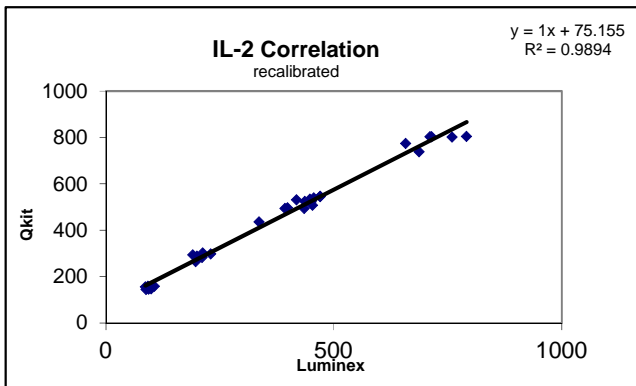

IL-2

Luminex	Qkit	Recalibrated Luminex
851.7	803.3	710.5
523.2	523.8	436.5
402.8	435.5	336.0
235.7	264.5	196.6
105.6	144.8	88.1
823.1	738.2	686.6
543.3	508.5	453.2
477.2	497.2	398.1
254.6	301.7	212.4
118.4	148.0	98.8
787.8	773.7	657.2
501.1	531.5	418.0
470.4	494.2	392.4
239.5	288.7	199.8
103.5	155.3	86.3
948.3	805.0	791.1
546.8	539.2	456.1
563.6	545.3	470.2
252.7	282.7	210.8
112.0	145.8	93.4
856.6	803.1	714.6
536.7	534.2	447.7
521.5	494.5	435.0
228.1	293.4	190.3
109.9	158.9	91.7
910.5	802.3	759.5
563.6	547.1	470.2
540.0	523.4	450.5
275.1	298.1	229.5
126.8	159.2	105.8