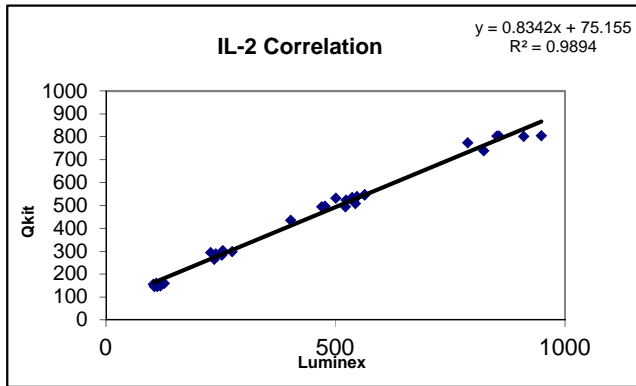

IL-2

Luminex	Qkit	Recalibrated Luminex
851.7	803.3	710.5
523.2	523.8	436.5
402.8	435.5	336.0
235.7	264.5	196.6
105.6	144.8	88.1
823.1	738.2	686.6
543.3	508.5	453.2
477.2	497.2	398.1
254.6	301.7	212.4
118.4	148.0	98.8
787.8	773.7	657.2
501.1	531.5	418.0
470.4	494.2	392.4
239.5	288.7	199.8
103.5	155.3	86.3
948.3	805.0	791.1
546.8	539.2	456.1
563.6	545.3	470.2
252.7	282.7	210.8
112.0	145.8	93.4
856.6	803.1	714.6
536.7	534.2	447.7
521.5	494.5	435.0
228.1	293.4	190.3
109.9	158.9	91.7
910.5	802.3	759.5
563.6	547.1	470.2
540.0	523.4	450.5
275.1	298.1	229.5
126.8	159.2	105.8