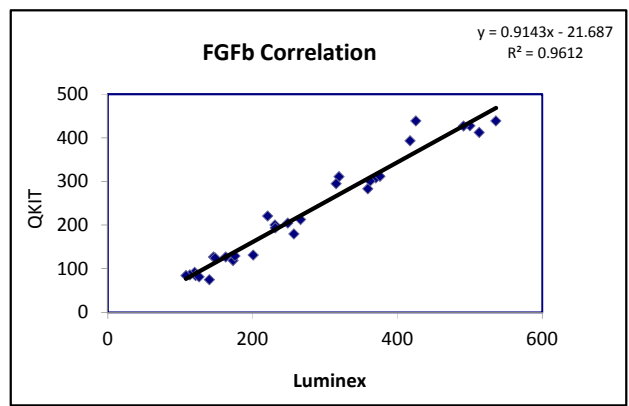

FGF-b

Recalibrated

Luminex	Qkit	Luminex
417.2	393.0	381.4
512.9	412.0	468.9
500.1	428.0	457.2
491.0	427.0	448.9
425.3	439.0	388.9
536.0	439.0	490.1
319.4	311.0	292.0
370.1	308.0	338.4
362.0	301.0	331.0
375.7	312.0	343.5
315.0	295.0	288.0
359.0	283.0	328.2
220.8	221.0	201.9
266.0	213.0	243.2
248.5	205.0	227.2
230.7	200.0	210.9
231.2	194.0	211.4
257.0	180.0	235.0
145.8	127.0	133.3
173.1	119.0	158.3
175.5	129.0	160.5
162.9	127.0	148.9
148.0	125.0	135.3
200.8	131.0	183.6
119.7	92.0	109.4
121.0	84.0	110.6
125.9	81.0	115.1
113.4	86.0	103.7
108.0	84.0	98.7
140.0	75.0	128.0