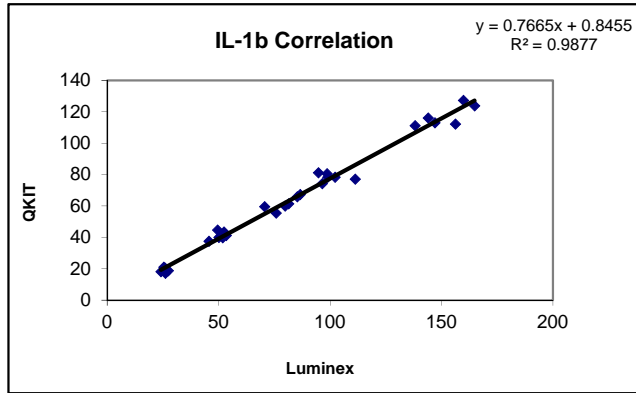

IL-1b

Luminex	Qkit	Recalibrated Luminex
147.0	113.0	112.7
111.3	77.0	85.3
75.8	55.5	58.1
51.9	39.8	39.8
26.0	20.3	19.9
144.0	116.1	110.4
98.7	80.5	75.7
85.3	65.8	65.4
50.1	40.0	38.4
27.4	18.7	21.0
156.3	112.2	119.8
98.9	78.3	75.8
79.9	60.0	61.2
52.5	43.4	40.2
26.2	17.1	20.1
138.1	111.2	105.9
96.5	74.2	74.0
70.7	59.6	54.2
45.7	37.5	35.0
24.1	18.2	18.5
164.8	123.8	126.3
102.2	78.3	78.3
86.6	67.2	66.4
53.5	41.2	41.0
26.0	19.6	19.9
159.9	127.3	122.6
94.8	81.1	72.7
81.4	61.5	62.4
49.5	44.6	37.9
25.4	20.9	19.5

**IL-6**

Luminex	Qkit	Recalibrated Luminex
126.6	114.8	111.7
129.4	112	114.2
117.4	79.88	103.6
130.6	114.2	115.3
114.4	120.1	101.0
121.7	107.6	107.4
91.5	79.61	80.8
95	77.22	83.9
82.8	78.09	73.1
86.8	75.56	76.6
75.8	82.59	66.9
89.7	79.4	79.2
65.5	57.78	57.8
65.6	56.5	57.9
67.5	57	59.6
61.1	53.05	53.9
57.7	59.34	50.9
65.7	59.77	58.0
45.1	37.33	39.8
46.1	39.83	40.7
42.4	36.71	37.4
42.7	40.25	37.7
40.8	35.95	36.0
48	40.25	42.4
17.2	13.61	15.2
15.9	12.18	14.0
16	13.07	14.1
16.2	12.45	14.3
14.5	13.89	12.8
16.8	13.6	14.8