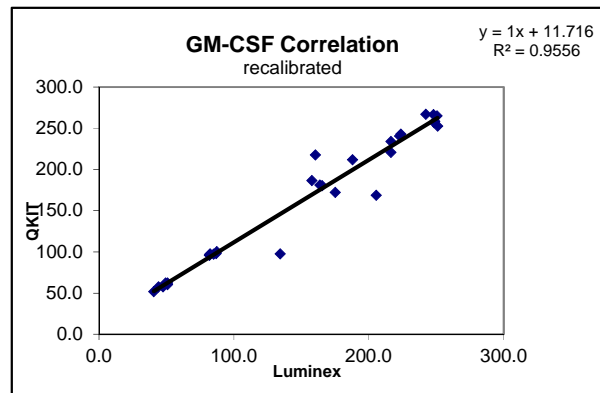

GM-CSF

Recalibrated

Luminex	Qkit	Luminex
297.5	267.0	242.3
305.0	257.0	248.5
305.6	258.5	248.9
307.5	265.3	250.5
308.1	252.8	251.0
304.4	266.8	248.0
273.4	240.7	222.7
274.7	243.0	223.8
230.8	211.8	188.0
265.7	233.9	216.4
265.7	220.8	216.4
252.2	168.7	205.4
193.6	186.6	157.7
203.0	180.4	165.4
201.0	181.1	163.7
197.0	217.8	160.5
215.0	172.3	175.1
165.0	97.6	134.4
101.2	97.5	82.4
104.2	97.1	84.9
100.4	95.9	81.8
106.5	98.0	86.8
100.5	96.2	81.9
107.2	100.3	87.3
62.3	60.2	50.7
62.3	62.4	50.7
58.2	57.5	47.4
54.1	57.6	44.1
60.7	62.1	49.4
49.9	51.9	40.6