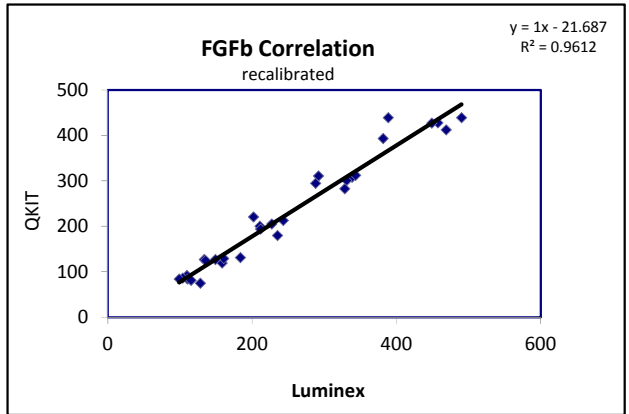

FGF-b

Recalibrated

Luminex	Qkit	Luminex
417.2	393.0	381.4
512.9	412.0	468.9
500.1	428.0	457.2
491.0	427.0	448.9
425.3	439.0	388.9
536.0	439.0	490.1
319.4	311.0	292.0
370.1	308.0	338.4
362.0	301.0	331.0
375.7	312.0	343.5
315.0	295.0	288.0
359.0	283.0	328.2
220.8	221.0	201.9
266.0	213.0	243.2
248.5	205.0	227.2
230.7	200.0	210.9
231.2	194.0	211.4
257.0	180.0	235.0
145.8	127.0	133.3
173.1	119.0	158.3
175.5	129.0	160.5
162.9	127.0	148.9
148.0	125.0	135.3
200.8	131.0	183.6
119.7	92.0	109.4
121.0	84.0	110.6
125.9	81.0	115.1
113.4	86.0	103.7
108.0	84.0	98.7
140.0	75.0	128.0