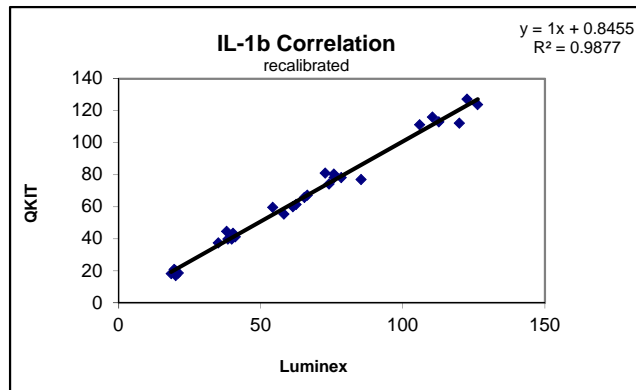

IL-1b

Luminex	Qkit	Recalibrated Luminex
147.0	113.0	112.7
111.3	77.0	85.3
75.8	55.5	58.1
51.9	39.8	39.8
26.0	20.3	19.9
144.0	116.1	110.4
98.7	80.5	75.7
85.3	65.8	65.4
50.1	40.0	38.4
27.4	18.7	21.0
156.3	112.2	119.8
98.9	78.3	75.8
79.9	60.0	61.2
52.5	43.4	40.2
26.2	17.1	20.1
138.1	111.2	105.9
96.5	74.2	74.0
70.7	59.6	54.2
45.7	37.5	35.0
24.1	18.2	18.5
164.8	123.8	126.3
102.2	78.3	78.3
86.6	67.2	66.4
53.5	41.2	41.0
26.0	19.6	19.9
159.9	127.3	122.6
94.8	81.1	72.7
81.4	61.5	62.4
49.5	44.6	37.9
25.4	20.9	19.5

**IL-6**

Luminex	Qkit	Recalibrated Luminex
126.6	114.8	111.7
129.4	112	114.2
117.4	79.88	103.6
130.6	114.2	115.3
114.4	120.1	101.0
121.7	107.6	107.4
91.5	79.61	80.8
95	77.22	83.9
82.8	78.09	73.1
86.8	75.56	76.6
75.8	82.59	66.9
89.7	79.4	79.2
65.5	57.78	57.8
65.6	56.5	57.9
67.5	57	59.6
61.1	53.05	53.9
57.7	59.34	50.9
65.7	59.77	58.0
45.1	37.33	39.8
46.1	39.83	40.7
42.4	36.71	37.4
42.7	40.25	37.7
40.8	35.95	36.0
48	40.25	42.4
17.2	13.61	15.2
15.9	12.18	14.0
16	13.07	14.1
16.2	12.45	14.3
14.5	13.89	12.8
16.8	13.6	14.8