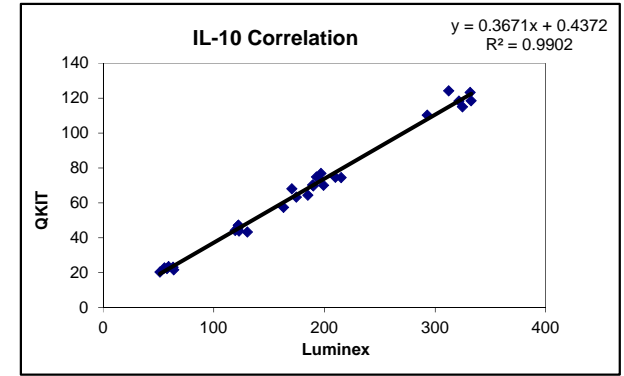

IL-10

Luminex	Qkit	Recalibrated Luminex
312.2	124.3	114.6
209.8	74.7	77.0
163.0	57.4	59.8
121.9	45.7	44.7
57.7	22.3	21.2
324.8	115.1	119.2
215.0	74.6	78.9
189.4	70.2	69.5
122.3	47.1	44.9
63.1	23.1	23.2
332.6	118.5	122.1
194.2	74.4	71.3
185.0	64.4	67.9
130.2	43.3	47.8
63.9	21.6	23.5
293.0	110.4	107.5
199.1	70.1	73.1
174.6	63.3	64.1
119.3	44.2	43.8
51.4	20.4	18.9
331.8	123.3	121.8
196.8	76.9	72.2
189.8	69.7	69.7
122.7	43.8	45.0
59.2	23.4	21.7
321.5	118.4	118.0
192.8	74.9	70.8
170.5	68.0	62.6
122.3	47.1	44.9
55.3	22.8	20.3