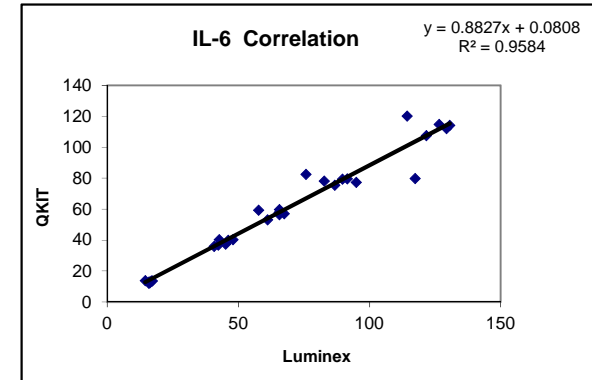

IL-1b

Luminex	Qkit	Recalibrated Luminex
147.0	113.0	112.7
111.3	77.0	85.3
75.8	55.5	58.1
51.9	39.8	39.8
26.0	20.3	19.9
144.0	116.1	110.4
98.7	80.5	75.7
85.3	65.8	65.4
50.1	40.0	38.4
27.4	18.7	21.0
156.3	112.2	119.8
98.9	78.3	75.8
79.9	60.0	61.2
52.5	43.4	40.2
26.2	17.1	20.1
138.1	111.2	105.9
96.5	74.2	74.0
70.7	59.6	54.2
45.7	37.5	35.0
24.1	18.2	18.5
164.8	123.8	126.3
102.2	78.3	78.3
86.6	67.2	66.4
53.5	41.2	41.0
26.0	19.6	19.9
159.9	127.3	122.6
94.8	81.1	72.7
81.4	61.5	62.4
49.5	44.6	37.9
25.4	20.9	19.5

**IL-6**

Luminex	Qkit	Recalibrated Luminex
126.6	114.8	111.7
129.4	112	114.2
117.4	79.88	103.6
130.6	114.2	115.3
114.4	120.1	101.0
121.7	107.6	107.4
91.5	79.61	80.8
95	77.22	83.9
82.8	78.09	73.1
86.8	75.56	76.6
75.8	82.59	66.9
89.7	79.4	79.2
65.5	57.78	57.8
65.6	56.5	57.9
67.5	57	59.6
61.1	53.05	53.9
57.7	59.34	50.9
65.7	59.77	58.0
45.1	37.33	39.8
46.1	39.83	40.7
42.4	36.71	37.4
42.7	40.25	37.7
40.8	35.95	36.0
48	40.25	42.4
17.2	13.61	15.2
15.9	12.18	14.0
16	13.07	14.1
16.2	12.45	14.3
14.5	13.89	12.8
16.8	13.6	14.8