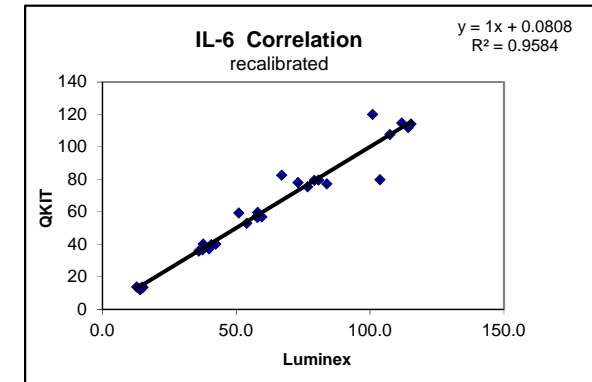

IL-1b

Luminex	Qkit	Recalibrated Luminex
147.0	113.0	112.7
111.3	77.0	85.3
75.8	55.5	58.1
51.9	39.8	39.8
26.0	20.3	19.9
144.0	116.1	110.4
98.7	80.5	75.7
85.3	65.8	65.4
50.1	40.0	38.4
27.4	18.7	21.0
156.3	112.2	119.8
98.9	78.3	75.8
79.9	60.0	61.2
52.5	43.4	40.2
26.2	17.1	20.1
138.1	111.2	105.9
96.5	74.2	74.0
70.7	59.6	54.2
45.7	37.5	35.0
24.1	18.2	18.5
164.8	123.8	126.3
102.2	78.3	78.3
86.6	67.2	66.4
53.5	41.2	41.0
26.0	19.6	19.9
159.9	127.3	122.6
94.8	81.1	72.7
81.4	61.5	62.4
49.5	44.6	37.9
25.4	20.9	19.5

**IL-6**

Luminex	Qkit	Recalibrated Luminex
126.6	114.8	111.7
129.4	112	114.2
117.4	79.88	103.6
130.6	114.2	115.3
114.4	120.1	101.0
121.7	107.6	107.4
91.5	79.61	80.8
95	77.22	83.9
82.8	78.09	73.1
86.8	75.56	76.6
75.8	82.59	66.9
89.7	79.4	79.2
65.5	57.78	57.8
65.6	56.5	57.9
67.5	57	59.6
61.1	53.05	53.9
57.7	59.34	50.9
65.7	59.77	58.0
45.1	37.33	39.8
46.1	39.83	40.7
42.4	36.71	37.4
42.7	40.25	37.7
40.8	35.95	36.0
48	40.25	42.4
17.2	13.61	15.2
15.9	12.18	14.0
16	13.07	14.1
16.2	12.45	14.3
14.5	13.89	12.8
16.8	13.6	14.8