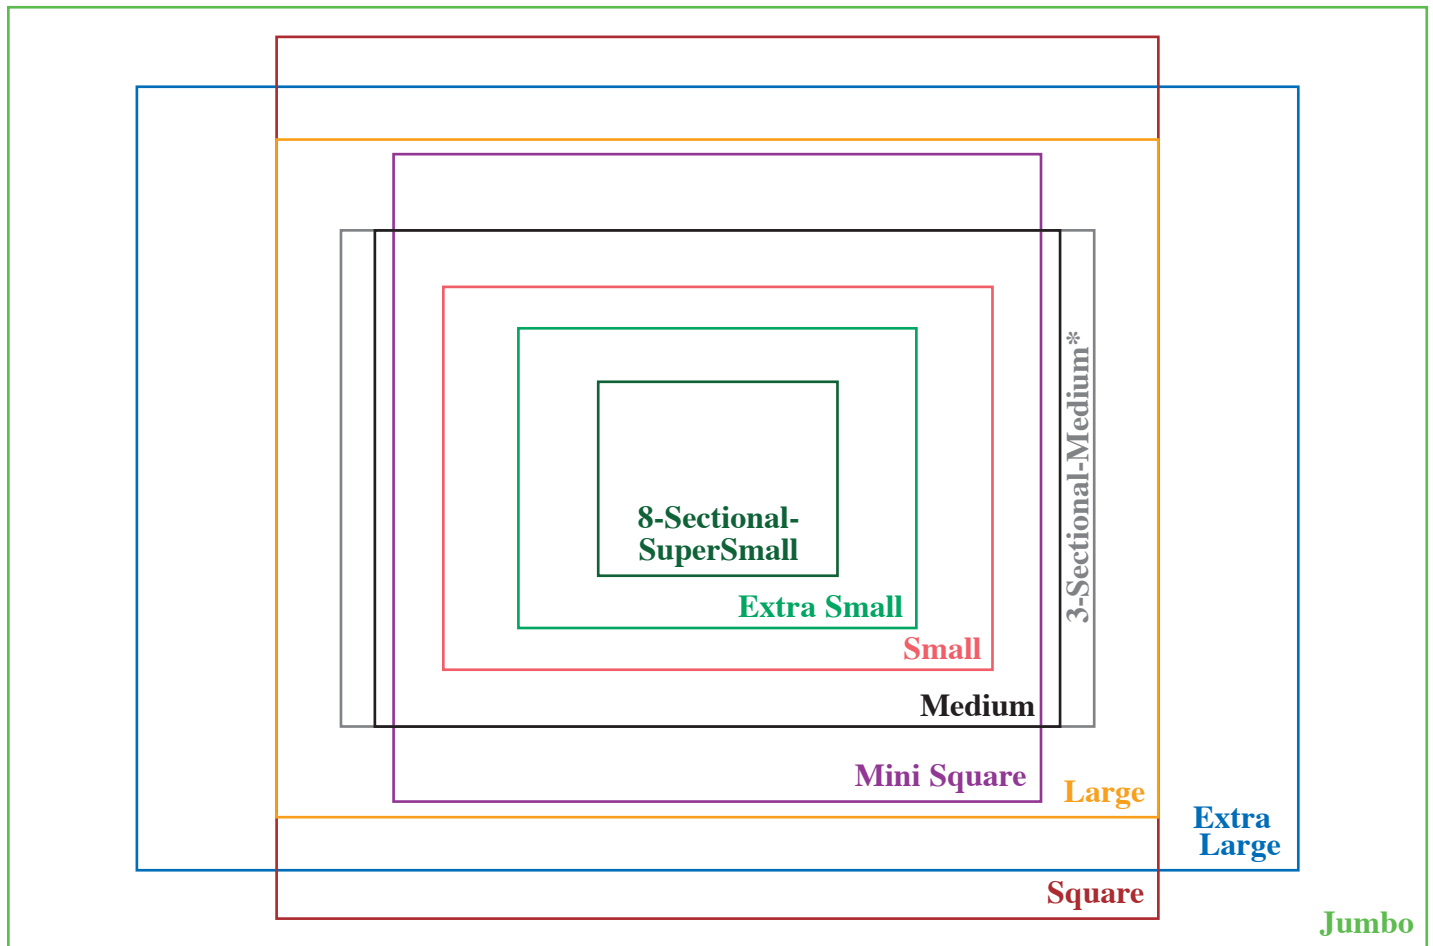

Actual Sizes^{***} of our 37 P

14 RECTANGULAR CONTAINERS

* The "3-Sectional-Medium" container (above) has 3 identical compartments, each 10 x 6.6 cm (3 15/16 x 2 5/8 inches), the same width and just slightly longer than the "Medium" (most popular size).

Find everything at www.PerfectWestern.com

PerfectWestern® Containers

23 CONTAINERS FOR STRIPS

* The 3-Sectional-Strip container has 3 identical compartments, each 7.3 x 1.6 cm (2 7/8 x 5/8 inches). The red box above only represents one of the compartments.

* The 5-Sectional-Shorter container has 5 identical compartments, each 7.3 x 2.4cm (2 7/8 x 15/16 inches). The blue box above only represents one of the compartments.

* The 6-Sectional-Short, -Mid, -Mid-LS, -Long, & -ExtraLong containers each have 6 identical compartments; boxes above only represent one of the compartments.

Δ The 6-Sectional-ExtraLong container's compartments are 21.3 x 5 cm.

** The new 8- and 12-Sectional-Skinny Trays are available in 5 different lengths (8.5, 10.3, 12.5, 14.9, and 18.4 cm). See page 7 for more info.