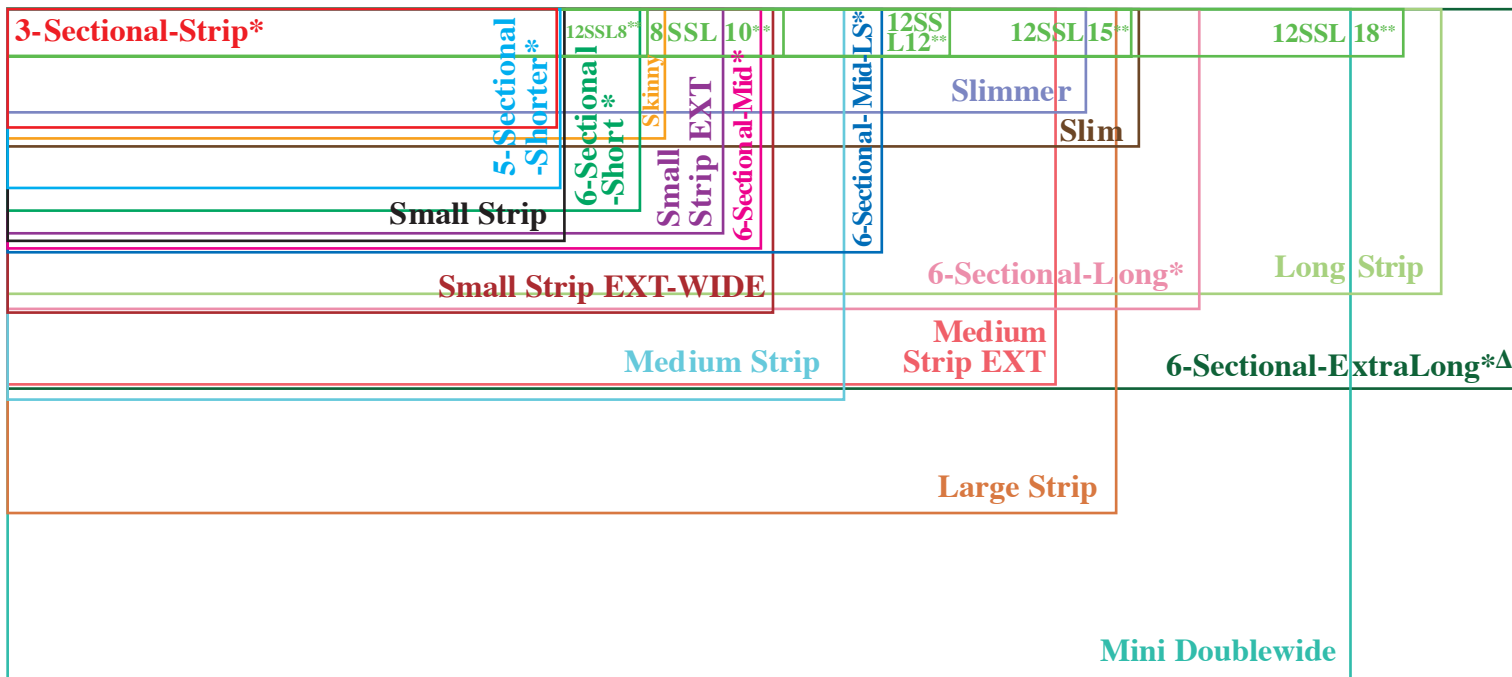

Actual Sizes^{***} of our 37 P

14 RECTANGULAR CONTAINERS

* The "3-Sectional-Medium" container (above) has 3 identical compartments, each 10 x 6.6 cm (3 15/16 x 2 5/8 inches), the same width and just slightly longer than the "Medium" (most popular size).

Find everything at www.PerfectWestern.com

PerfectWestern® Containers

23 CONTAINERS FOR STRIPS

* The 3-Sectional-Strip container has 3 identical compartments, each 7.3 x 1.6 cm (2 7/8 x 5/8 inches). The red box above only represents one of the compartments.

* The 5-Sectional-Shorter container has 5 identical compartments, each 7.3 x 2.4cm (2 7/8 x 15/16 inches). The blue box above only represents one of the compartments.

* The 6-Sectional-Short, -Mid, -Mid-LS, -Long, & -ExtraLong containers each have 6 identical compartments; boxes above only represent one of the compartments.

Δ The 6-Sectional-ExtraLong container's compartments are 21.3 x 5 cm.

** The new 8- and 12-Sectional-Skinny Trays are available in 5 different lengths (8.5, 10.3, 12.5, 14.9, and 18.4 cm). See page 7 for more info.